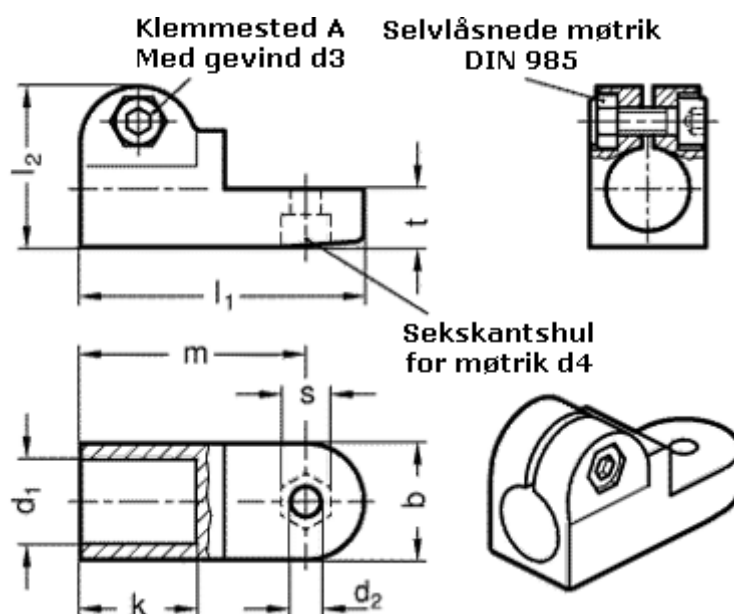

Article number: 20275B182SW

Description: E+G Swivel clamp connector
GN275-B18-2-SW

Measures

| | |
|--------------|------------|
| $b = 25$ | $m = 48.5$ |
| $d_1 = B18$ | $s = 10$ |
| $d_2 = 6.5$ | $t = 12.5$ |
| $d_3 = M 6$ | |
| $d_4 = M 6$ | |
| $k = 25$ | |
| $l_1 = 61$ | |
| $l_2 = 34.5$ | |